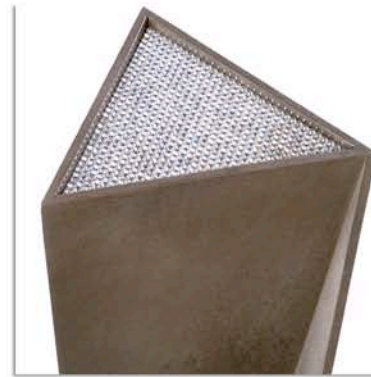

**GARY HUTTON**

**Facet 3**

6.5 D x 22 H

shown in bronze with silver patina

made with CRYSTALLIZED™ — Swarovski Elements

also available in stainless steel

Made with  
**CRYSTAL  
LIZED**  
SWAROVSKI ELEMENTS