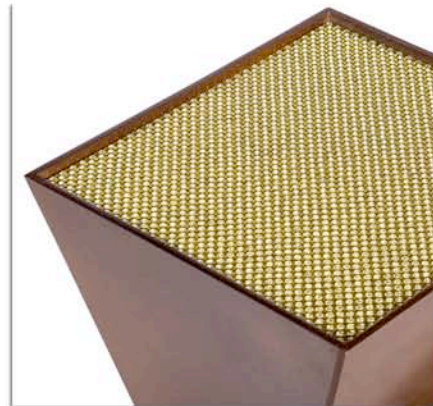

GARY HUTTON

Grand Facet

12 W x 12 D x 23 H

shown in bronze with ferric patina

made with CRYSTALLIZED™ — Swarovski Elements

also available in stainless steel

MADE WITH
**CRYSTAL
LIZET**
SWAROVSKI ELEMENTS

garyhutton.com